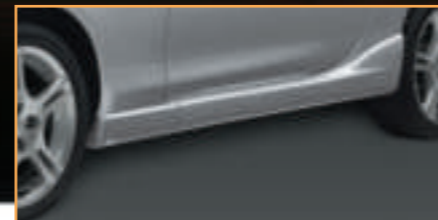

(Silver/Black 2-Tone; 5-Speed & 6-Speed
Manual Transmission)

Door Edge Guards

Windshield Sunscreen

Side Sill Extensions (Small)

Steering Wheel

(Silver/Black 2-Tone)

Modular Audio System

Fuel-Filler Door (Chrome)