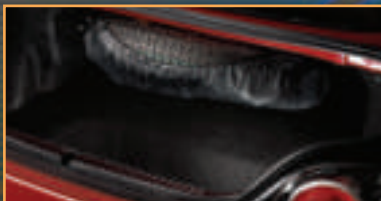

Windshield Sunscreen